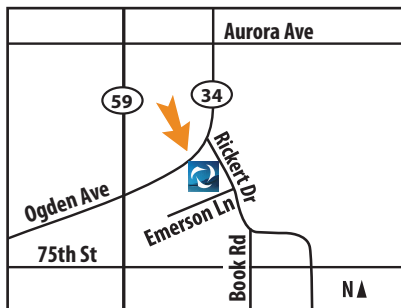

Group Location

All groups meet at Community Christian Church's Naperville Yellow Box

1635 Emerson Lane / Naperville, IL / 60540

**COMMUNITY
CHRISTIAN CHURCH**

1635 Emerson Lane / Naperville, IL 60540
www.communitychristian.org